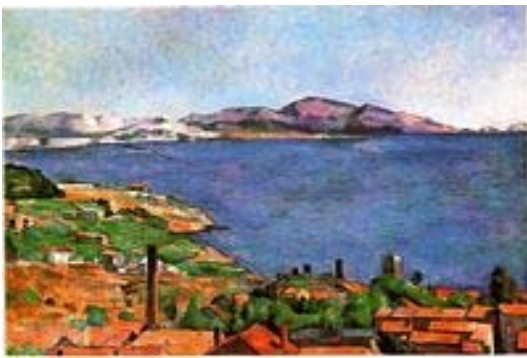

Item Number: 12
Screen Name: Cezanne The Card Player

Qty Frame TV Size/Model

.....
.....
.....
.....

Art Work Catalog

631-553-9344

WWW.LIMANTEL.COM

Long Island Mantel
& Millwork, Inc.™

Item Number: 13
Screen Name: Cezanne The Gulf Of Marseilles